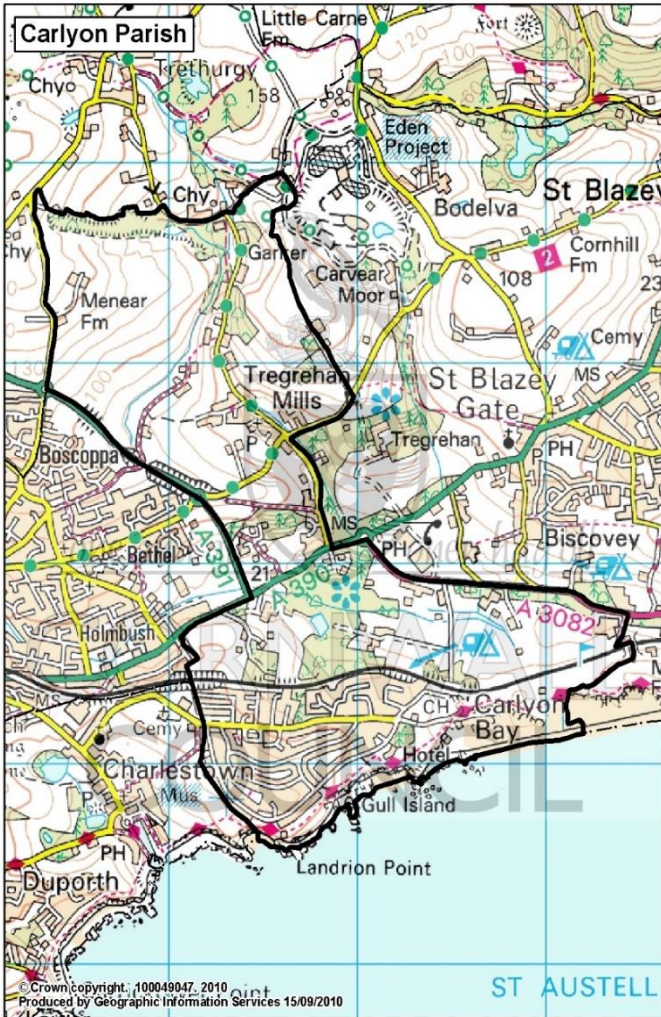

Carlyon Parish Neighbourhood Planning Business Questionnaire

We are at the beginning of the process of developing a Neighbourhood plan. A questionnaire is being prepared for delivery to every household in the Carlyon Parish, in other words to all who live in Carlyon Bay and Tregrehan. We will obviously be asking what people want to see for their area in terms of new building, new business areas, and the use of the land across the Parish.